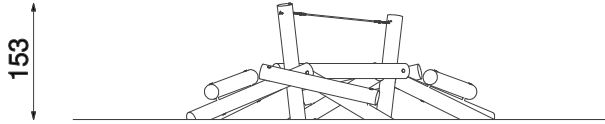

### Information about the product

Dimensions	ca. 407 x 408 cm
Safety zone	ca. 707 x 708 cm
Safety zone area	ca. 42 m <sup>2</sup>
Overall height	ca. 153 cm
Free fall height	ca. 74 cm
Amount of users	7
Product complies with EN 1176-1:2017-12	Yes
Availability of spare parts	Yes
Age range	3-12

According to EN 1176-1:2017-12 norm, the product requires applying a safety surface according to the product's free fall height.

### Functions

SCALE 1:100

**Materials**

Natural robinia wood

Polypropylene ropes  
pp - multisplit type with a steel  
core and a diameter of 16 mmAttested 6 mm stainless  
steel chains.