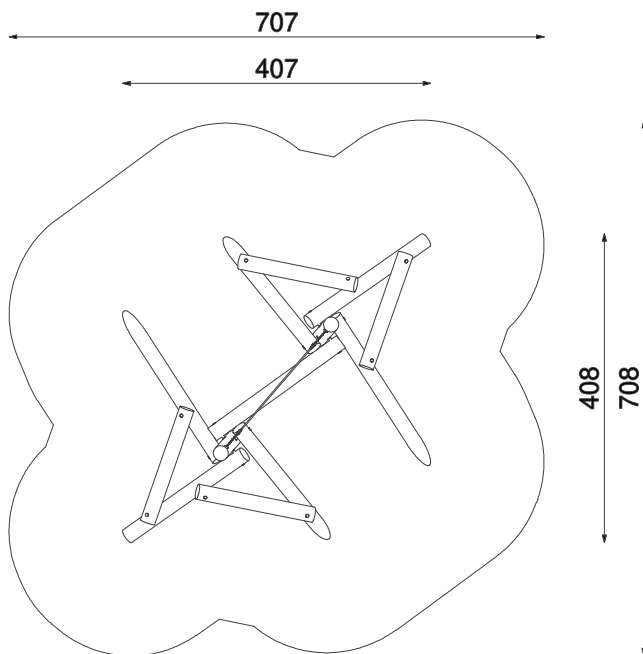

### Information about the product

Dimensions	ca. 407 x 408 cm
Safety zone	ca. 707 x 708 cm
Safety zone area	ca. 42 m <sup>2</sup>
Overall height	ca. 153 cm
Free fall height	ca. 74 cm
Amount of users	7
Product complies with EN 1176-1:2017-12	Yes
Availability of spare parts	Yes
Age range	3-12

According to EN 1176-1:2017-12 norm, the product requires applying a safety surface according to the product's free fall height.

### Functions

SCALE 1:100

**Materials**

Natural robinia wood

Polypropylene ropes  
pp - multisplit type with a steel  
core and a diameter of 16 mmAttested 6 mm stainless  
steel chains.